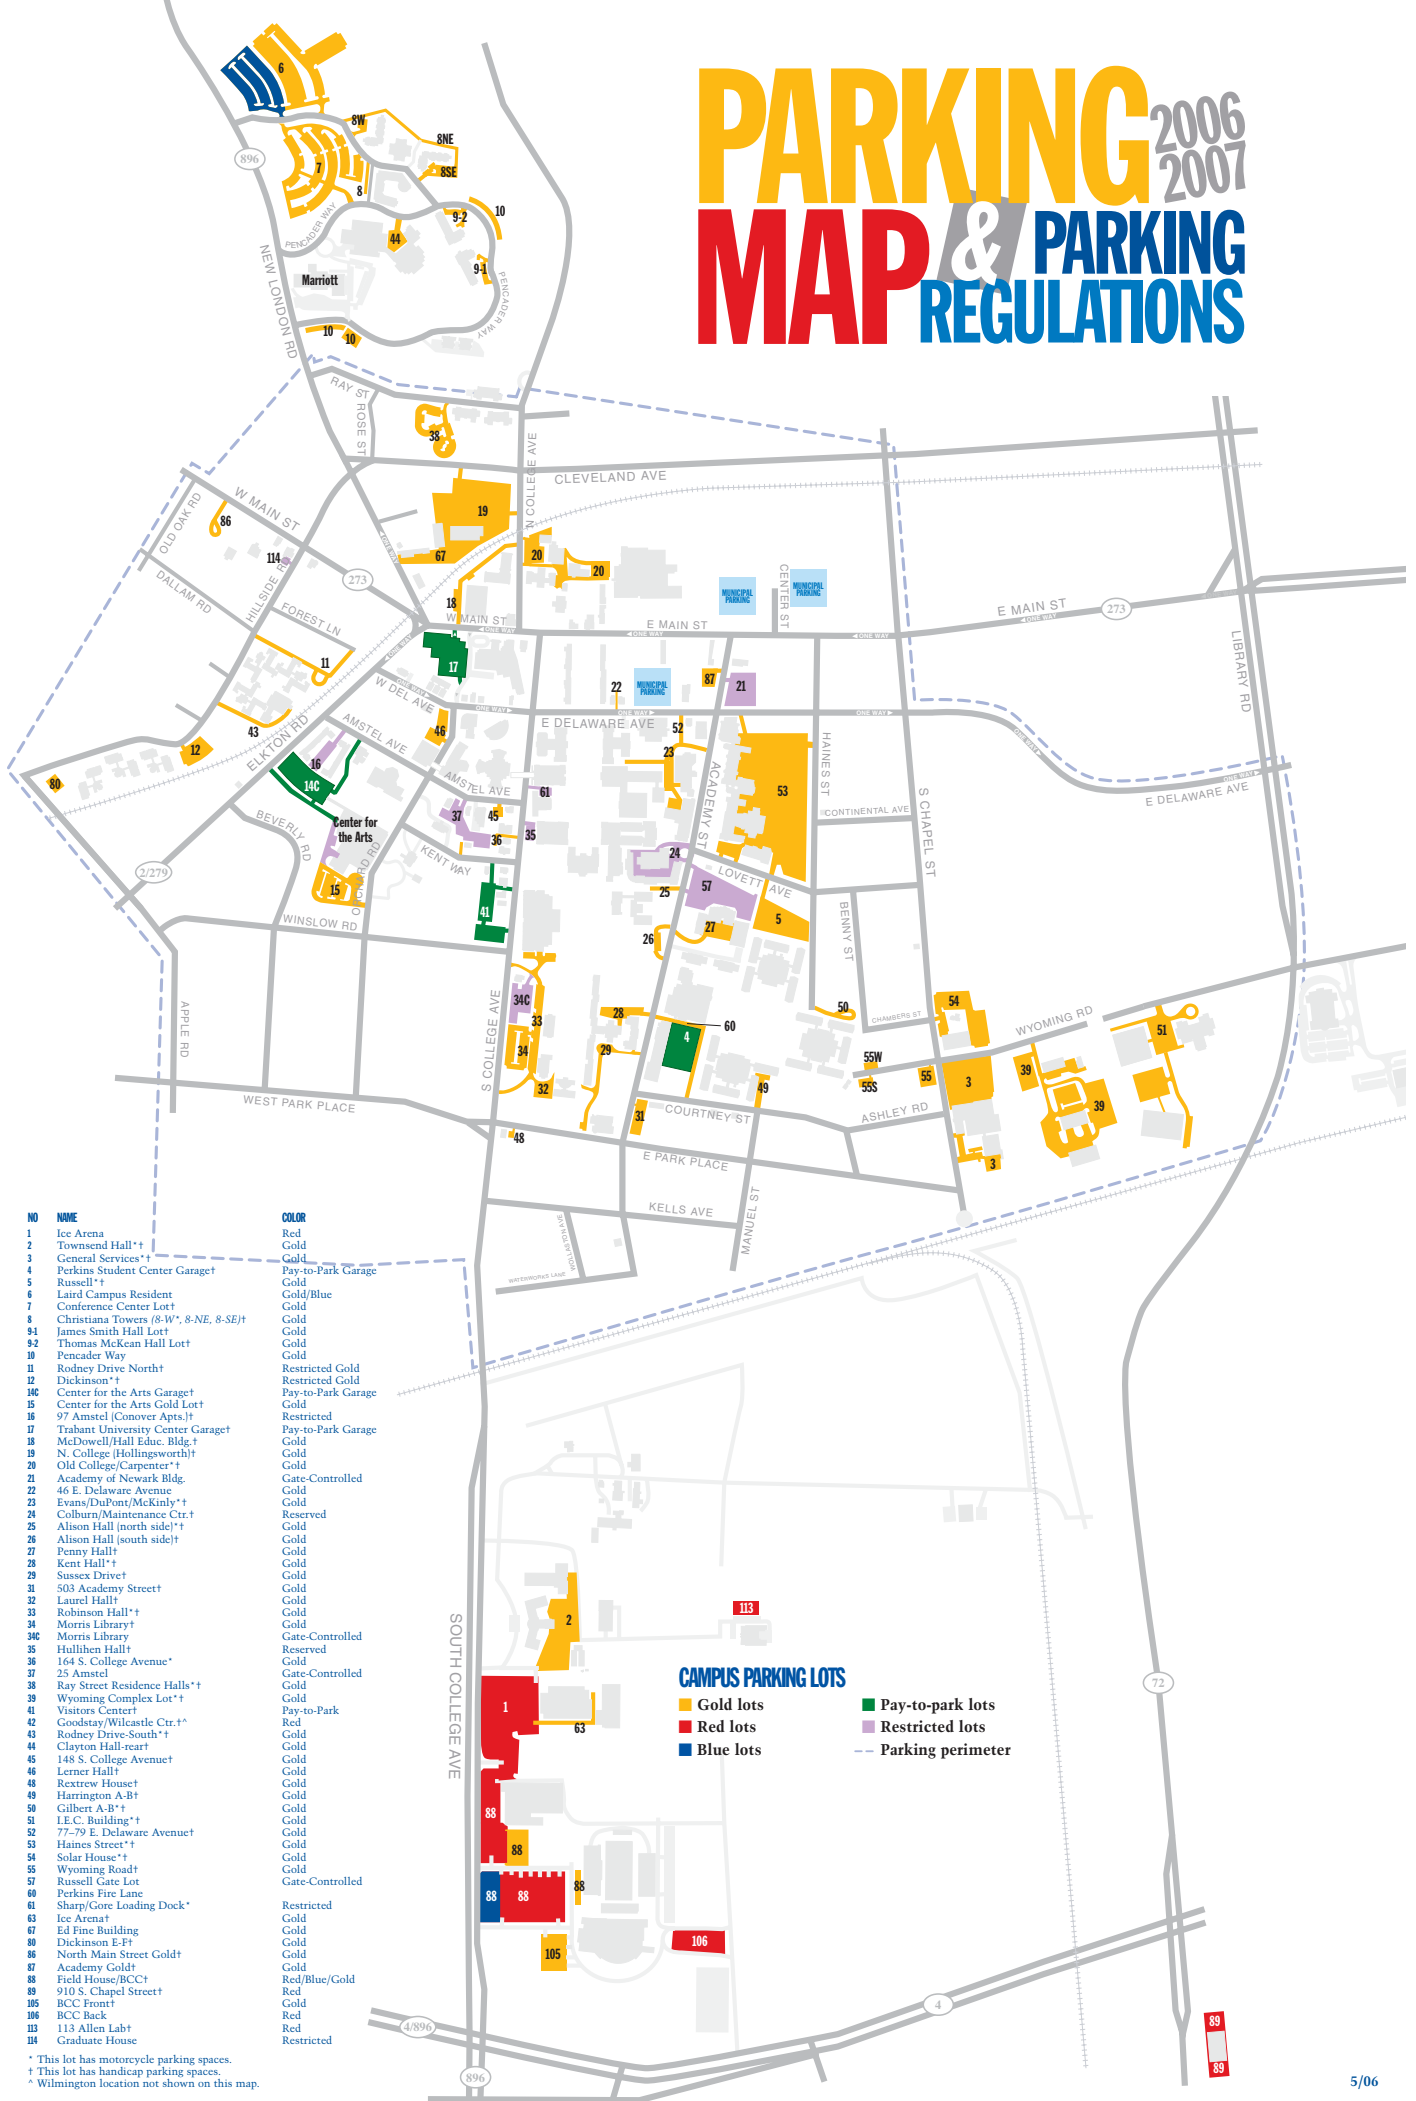

PARKING 2006 2007

MAP & PARKING REGULATIONS

CAMPUS PARKING LOTS

- Gold lots
- Red lots
- Blue lots
- Pay-to-park lots
- Restricted lots
- Parking perimeter